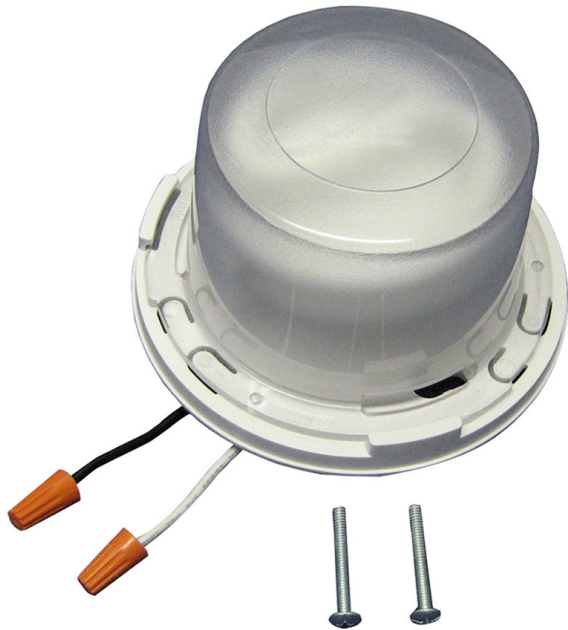

ALLIED
MOULDED
PRODUCTS, Inc.

419-636-4217
222 N. Union St.
Bryan, OH 43506

LH-CFL1

13 Watt GU24 10, 000 HR keyless compact fluorescent light fixture with lens

Carton Quantity: 12

Closure Type:

Mounting Description: 2 Screws

Box Features:

Installation Type:

Height: 3-1/32 in

Width: 5-1/16 in

Product Info

UPC: 85339870050

UNSPSC: 39111501

Carton Weight: 9 lbs

Country of Origin: China

Color: White

Patents: U.S. Patent No. D652,979

Material: Polycarbonate

Additional Materials: Plated carbon steel fasteners

Lighting Type: Utility Light

Features:

Energy Star listed luminaire, light output (900 lumens), polycarbonate lens with spring loaded snap tab assembly, wire leads, base sized to fit over 3.5" and 4" electric outlet boxes, mounting screws and wire nuts included

Application:

Compact fluorescent luminaires for use in attics, basements, closets and garages where on/off switch exists

Standards:

ANSI / UL 1598: [File No. E337796](#)