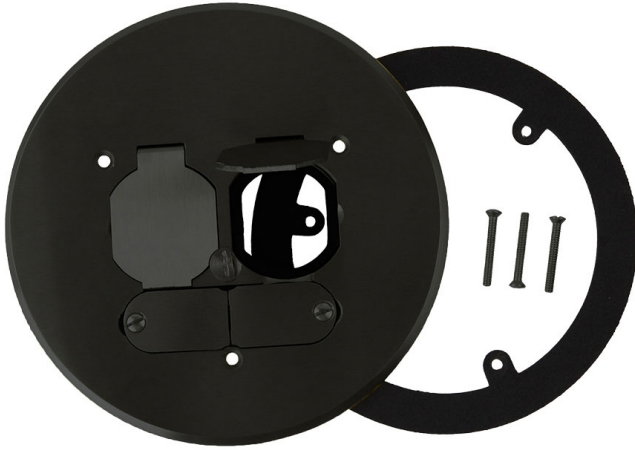

## FB-8DBCVR

Dark bronze plated replacement cover for FB-8DB

**Closure Type:**

**Mounting Description:** 2 Screws

**Box Features:**

**Installation Type:** New Work, Old Work

**Width:** 5.75 in

**Depth:** 0.237 in

## Product Info

**UPC:** 85339972501

**UNSPSC:** 39121304

**Carton Quantity:** 1

**Carton Weight:** 1 lbs

**Country of Origin:** China

**Color:** Dark Bronze

**Material:** Dark Bronze plated brass

**Additional Materials:** Closed cell rubber gasket

**Cover Finish:** Dark Bronze

## Application:

Floor box assembly for residential wood floor cut-in application for use with nonmetallic sheathed cable. Used in areas of the home with large floor space openings where additional electric outlets are required by National Electrical Code to minimize long extension cord runs.