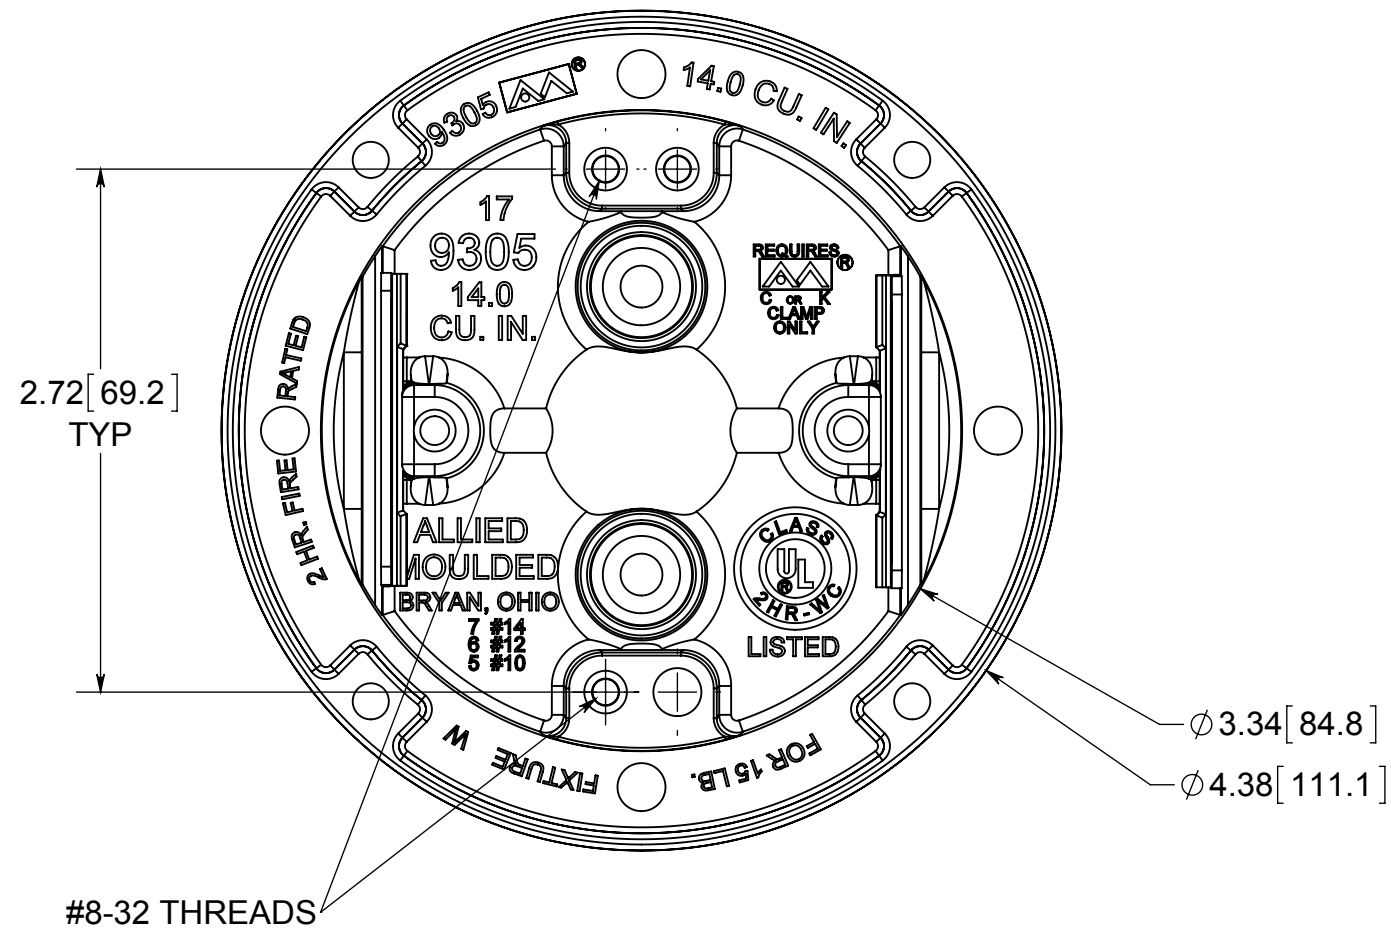

fiberglass BOX™

ISSUE DATE: 05/13/2015

NOTES:

- 1.) BOX MATERIAL: FIBERGLASS REINFORCED POLYESTER, SPEED KLAMP MATERIAL: PVC
- 2.) UL LISTED WITH 2 HOUR FIRE RATING FOR WALL AND CEILING
- 3.) 2 SPEED KLAMPS FACTORY INSTALLED

ALLIED MOULDED PRODUCTS
BRYAN, OHIO

The Original Fiber Glass Outlet Box

PRODUCT SERIES

3-1/2" OLD WORK ROUND 14.0 CU. IN.

Part No.

9305-K

CONFIDENTIAL

THIS MATERIAL IS OWNED BY THE ALLIED MOULDED PRODUCTS COMPANY, IS DISCLOSED IN CONFIDENCE, AND IS NOT TO BE REPRODUCED OR DISTRIBUTED WITHOUT PRIOR WRITTEN PERMISSION FROM ALLIED MOULDED PRODUCTS.