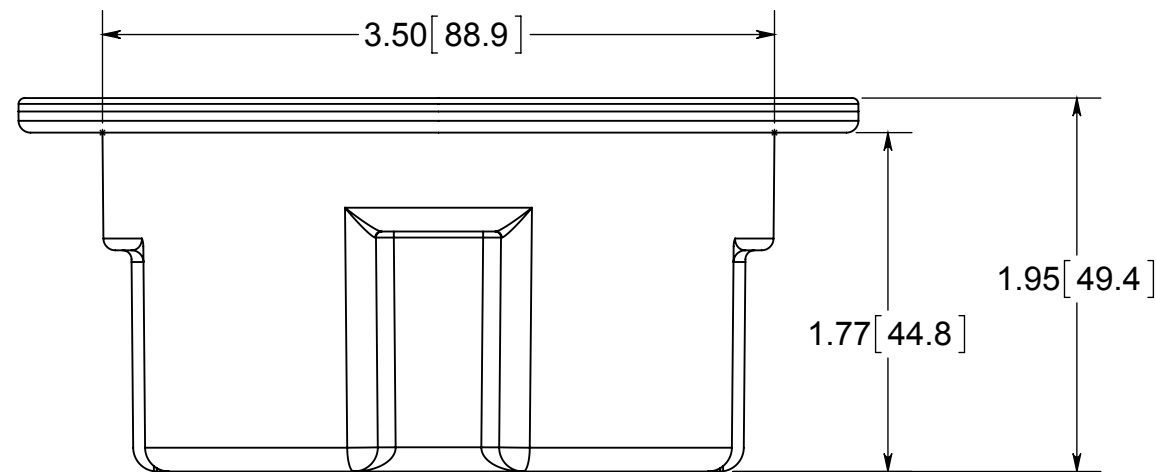

fiberglass BOX™

ISSUE DATE: 05/13/2015

NOTES:

- 1.) BOX MATERIAL: FIBERGLASS REINFORCED POLYESTER, SPEED KLAMP MATERIAL: PVC
- 2.) UL LISTED WITH 2 HOUR FIRE RATING FOR WALL AND CEILING
- 3.) 2 SPEED KLAMPS FACTORY INSTALLED

ALLIED MOULDED PRODUCTS
BRYAN, OHIO

The Original Fiber Glass Outlet Box

PRODUCT SERIES

3-1/2" OLD WORK ROUND 14.0 CU. IN.

Part No.

9305-K

CONFIDENTIAL

THIS MATERIAL IS OWNED BY THE ALLIED MOULDED PRODUCTS COMPANY, IS DISCLOSED IN CONFIDENCE, AND IS NOT TO BE REPRODUCED OR DISTRIBUTED WITHOUT PRIOR WRITTEN PERMISSION FROM ALLIED MOULDED PRODUCTS.