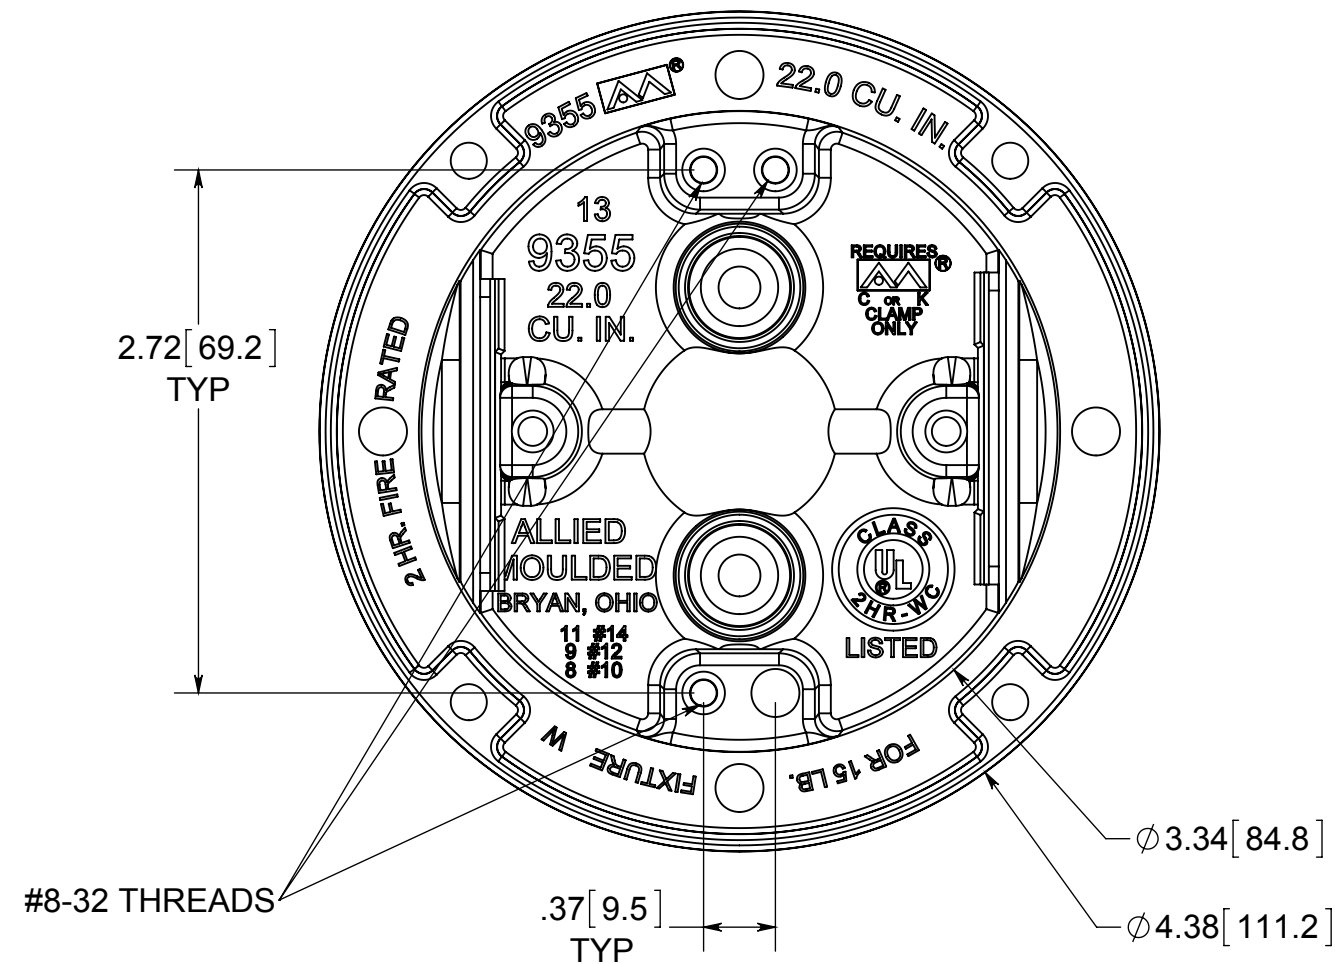

# fiberglass BOX™

ISSUE DATE: 05/14/2015

- NOTES:
- 1.) BOX MATERIAL: FIBERGLASS REINFORCED POLYESTER, SPEED KLAMP MATERIAL: PVC
  - 2.) UL LISTED WITH 2 HOUR FIRE RATING FOR WALL AND CEILING
  - 3.) 2 SPEED KLAMPS FACTORY INSTALLED

 **ALLIED MOULDED PRODUCTS**  
BRYAN, OHIO  
The Original Fiber Glass Outlet Box

PRODUCT SERIES

3-1/2 OLD WORK ROUND 22.0 CU. IN.

Part No.

**9355-K**

**CONFIDENTIAL**

THIS MATERIAL IS OWNED BY THE ALLIED MOULDED PRODUCTS COMPANY, IS DISCLOSED IN CONFIDENCE, AND IS NOT TO BE REPRODUCED OR DISTRIBUTED WITHOUT PRIOR WRITTEN PERMISSION FROM ALLIED MOULDED PRODUCTS.