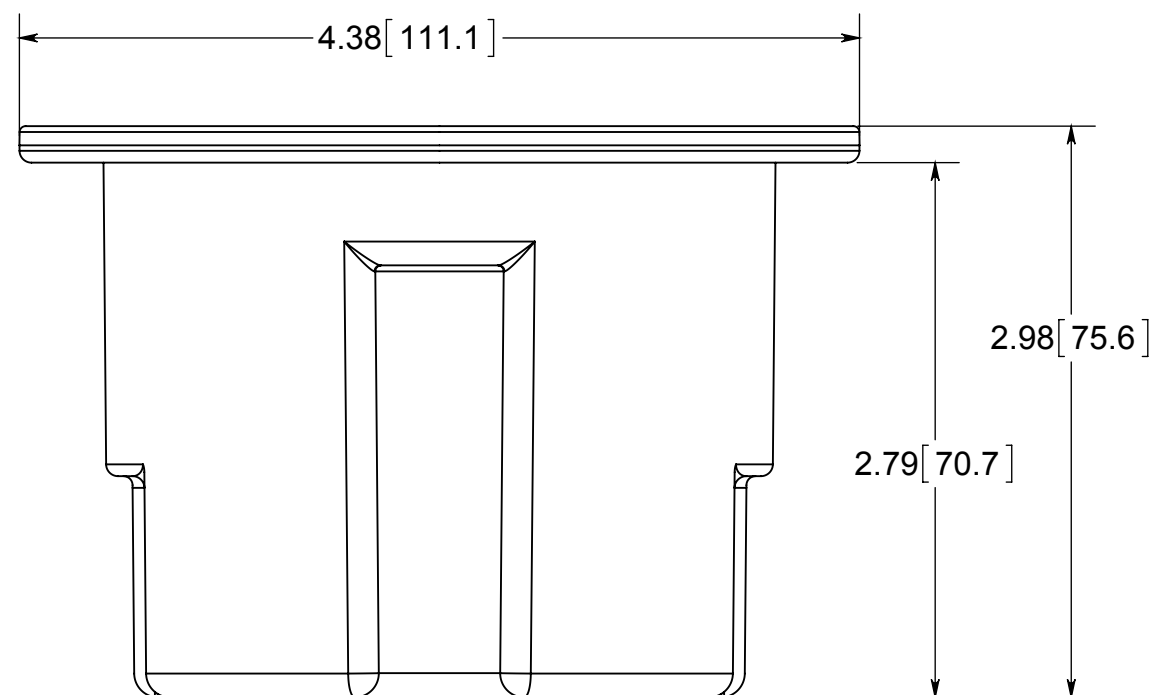

# fiberglass BOX™

ISSUE DATE: 05/14/2015

- NOTES:
- 1.) BOX MATERIAL: FIBERGLASS REINFORCED POLYESTER, SPEED KLAMP MATERIAL: PVC
  - 2.) UL LISTED WITH 2 HOUR FIRE RATING FOR WALL AND CEILING
  - 3.) 2 SPEED KLAMPS FACTORY INSTALLED

 **ALLIED MOULDED PRODUCTS**  
BRYAN, OHIO  
The Original Fiber Glass Outlet Box

PRODUCT SERIES

3-1/2 OLD WORK ROUND 22.0 CU. IN.

Part No.

**9355-K**

**CONFIDENTIAL**

THIS MATERIAL IS OWNED BY THE ALLIED MOULDED PRODUCTS COMPANY, IS DISCLOSED IN CONFIDENCE, AND IS NOT TO BE REPRODUCED OR DISTRIBUTED WITHOUT PRIOR WRITTEN PERMISSION FROM ALLIED MOULDED PRODUCTS.