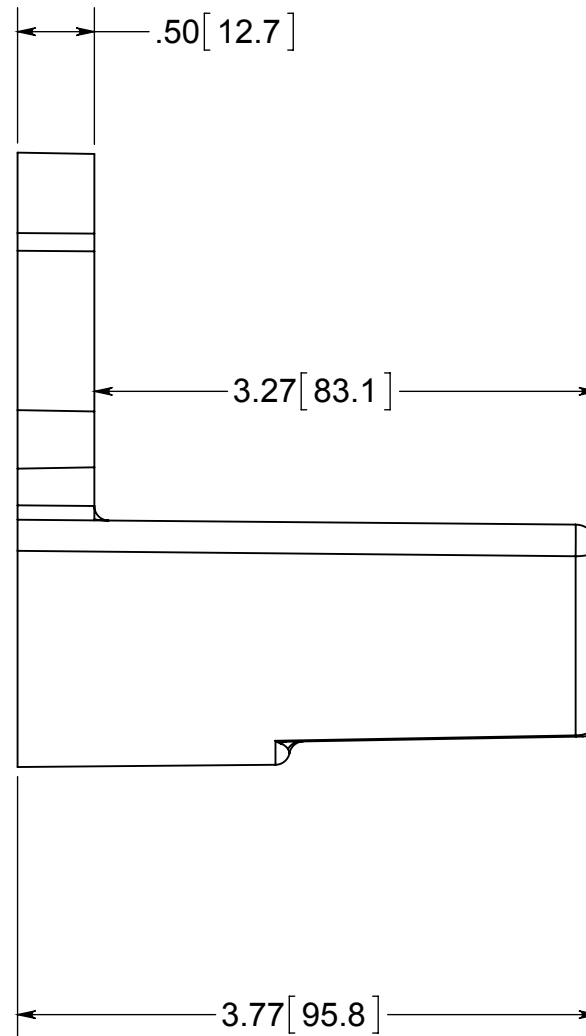

# AlexBOX®

- 1.) BOX MATERIAL: POLYCARBONATE  
MOUNTING HARDWARE MATERIAL: ZINC PLATED STEEL
- 2.) UL LISTED WITH 2 HOUR FIRE RATING FOR WALL AND CEILING
- 3.) RATED FOR 70LB FAN AND 110LB FIXTURE
- 4.) MOUNTING HARDWARE INCLUDED

® ALLIED MOULDED PRODUCTS  
BRYAN, OHIO

The Original Fiber Glass Outlet Box

PRODUCT SERIES

4" FAN 14.0 CU. IN.

Part No.

**9375-FR**

**CONFIDENTIAL**

THIS MATERIAL IS OWNED BY THE ALLIED MOULDED PRODUCTS COMPANY, IS DISCLOSED IN CONFIDENCE, AND IS NOT TO BE REPRODUCED OR DISTRIBUTED WITHOUT PRIOR WRITTEN PERMISSION FROM ALLIED MOULDED PRODUCTS.