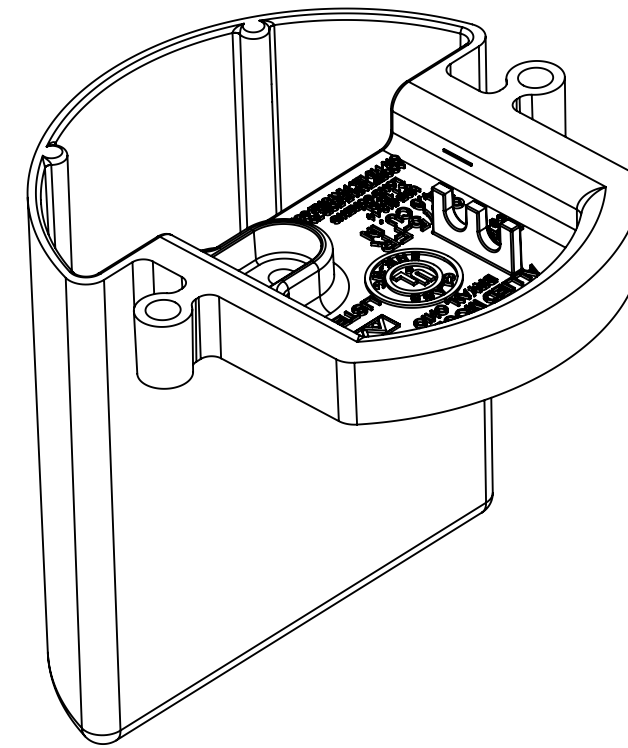

# AlexBOX®

- 1.) BOX MATERIAL: POLYCARBONATE  
MOUNTING HARDWARE MATERIAL: ZINC PLATED STEEL
- 2.) UL LISTED WITH 2 HOUR FIRE RATING FOR WALL AND CEILING
- 3.) RATED FOR 70LB FAN AND 110LB FIXTURE
- 4.) MOUNTING HARDWARE INCLUDED

® ALLIED MOULDED PRODUCTS  
BRYAN, OHIO

The Original Fiber Glass Outlet Box

PRODUCT SERIES

4" FAN 14.0 CU. IN.

Part No.

**9375-FR**

**CONFIDENTIAL**

THIS MATERIAL IS OWNED BY THE ALLIED MOULDED PRODUCTS COMPANY, IS DISCLOSED IN CONFIDENCE, AND IS NOT TO BE REPRODUCED OR DISTRIBUTED WITHOUT PRIOR WRITTEN PERMISSION FROM ALLIED MOULDED PRODUCTS.