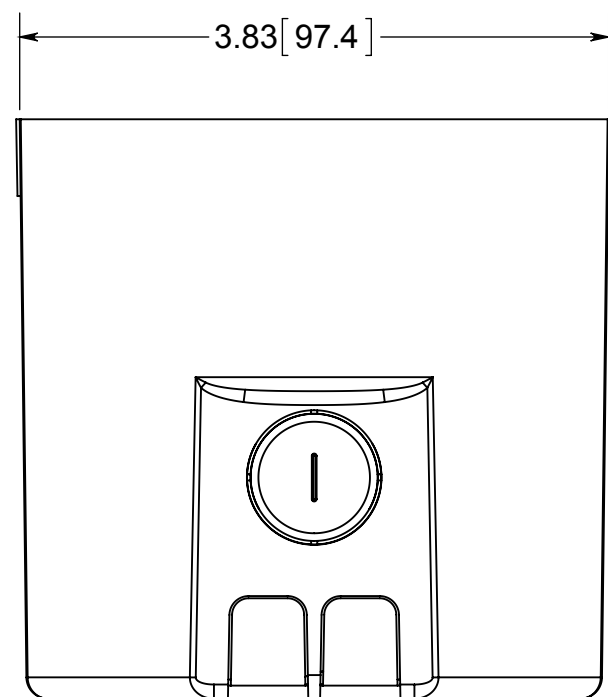

# AlexBOX®

- 1.) BOX MATERIAL: POLYCARBONATE  
MOUNTING HARDWARE MATERIAL: ZINC PLATED STEEL
- 2.) UL LISTED WITH 2 HOUR FIRE RATING FOR WALL AND CEILING
- 3.) RATED FOR 70LB FAN AND 110LB FIXTURE
- 4.) MOUNTING HARDWARE INCLUDED

® ALLIED MOULDED PRODUCTS  
BRYAN, OHIO

The Original Fiber Glass Outlet Box

PRODUCT SERIES

4" FAN 14.0 CU. IN.

Part No.

**9375-FR**

**CONFIDENTIAL**

THIS MATERIAL IS OWNED BY THE ALLIED MOULDED PRODUCTS COMPANY, IS DISCLOSED IN CONFIDENCE, AND IS NOT TO BE REPRODUCED OR DISTRIBUTED WITHOUT PRIOR WRITTEN PERMISSION FROM ALLIED MOULDED PRODUCTS.