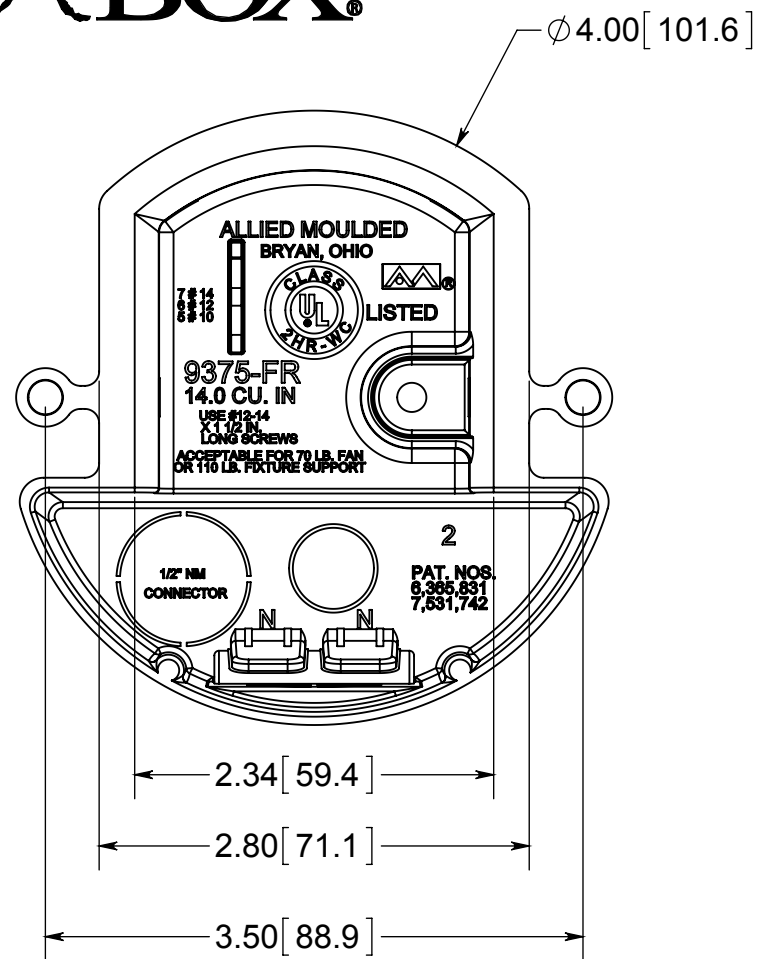

# AlexBOX®

- 1.) BOX MATERIAL: POLYCARBONATE  
MOUNTING HARDWARE MATERIAL: ZINC PLATED STEEL
- 2.) UL LISTED WITH 2 HOUR FIRE RATING FOR WALL AND CEILING
- 3.) RATED FOR 70LB FAN AND 110LB FIXTURE
- 4.) MOUNTING HARDWARE INCLUDED

® ALLIED MOULDED PRODUCTS  
BRYAN, OHIO

The Original Fiber Glass Outlet Box

PRODUCT SERIES

4" FAN 14.0 CU. IN.

Part No.

**9375-FR**

**CONFIDENTIAL**

THIS MATERIAL IS OWNED BY THE ALLIED MOULDED PRODUCTS COMPANY, IS DISCLOSED IN CONFIDENCE, AND IS NOT TO BE REPRODUCED OR DISTRIBUTED WITHOUT PRIOR WRITTEN PERMISSION FROM ALLIED MOULDED PRODUCTS.