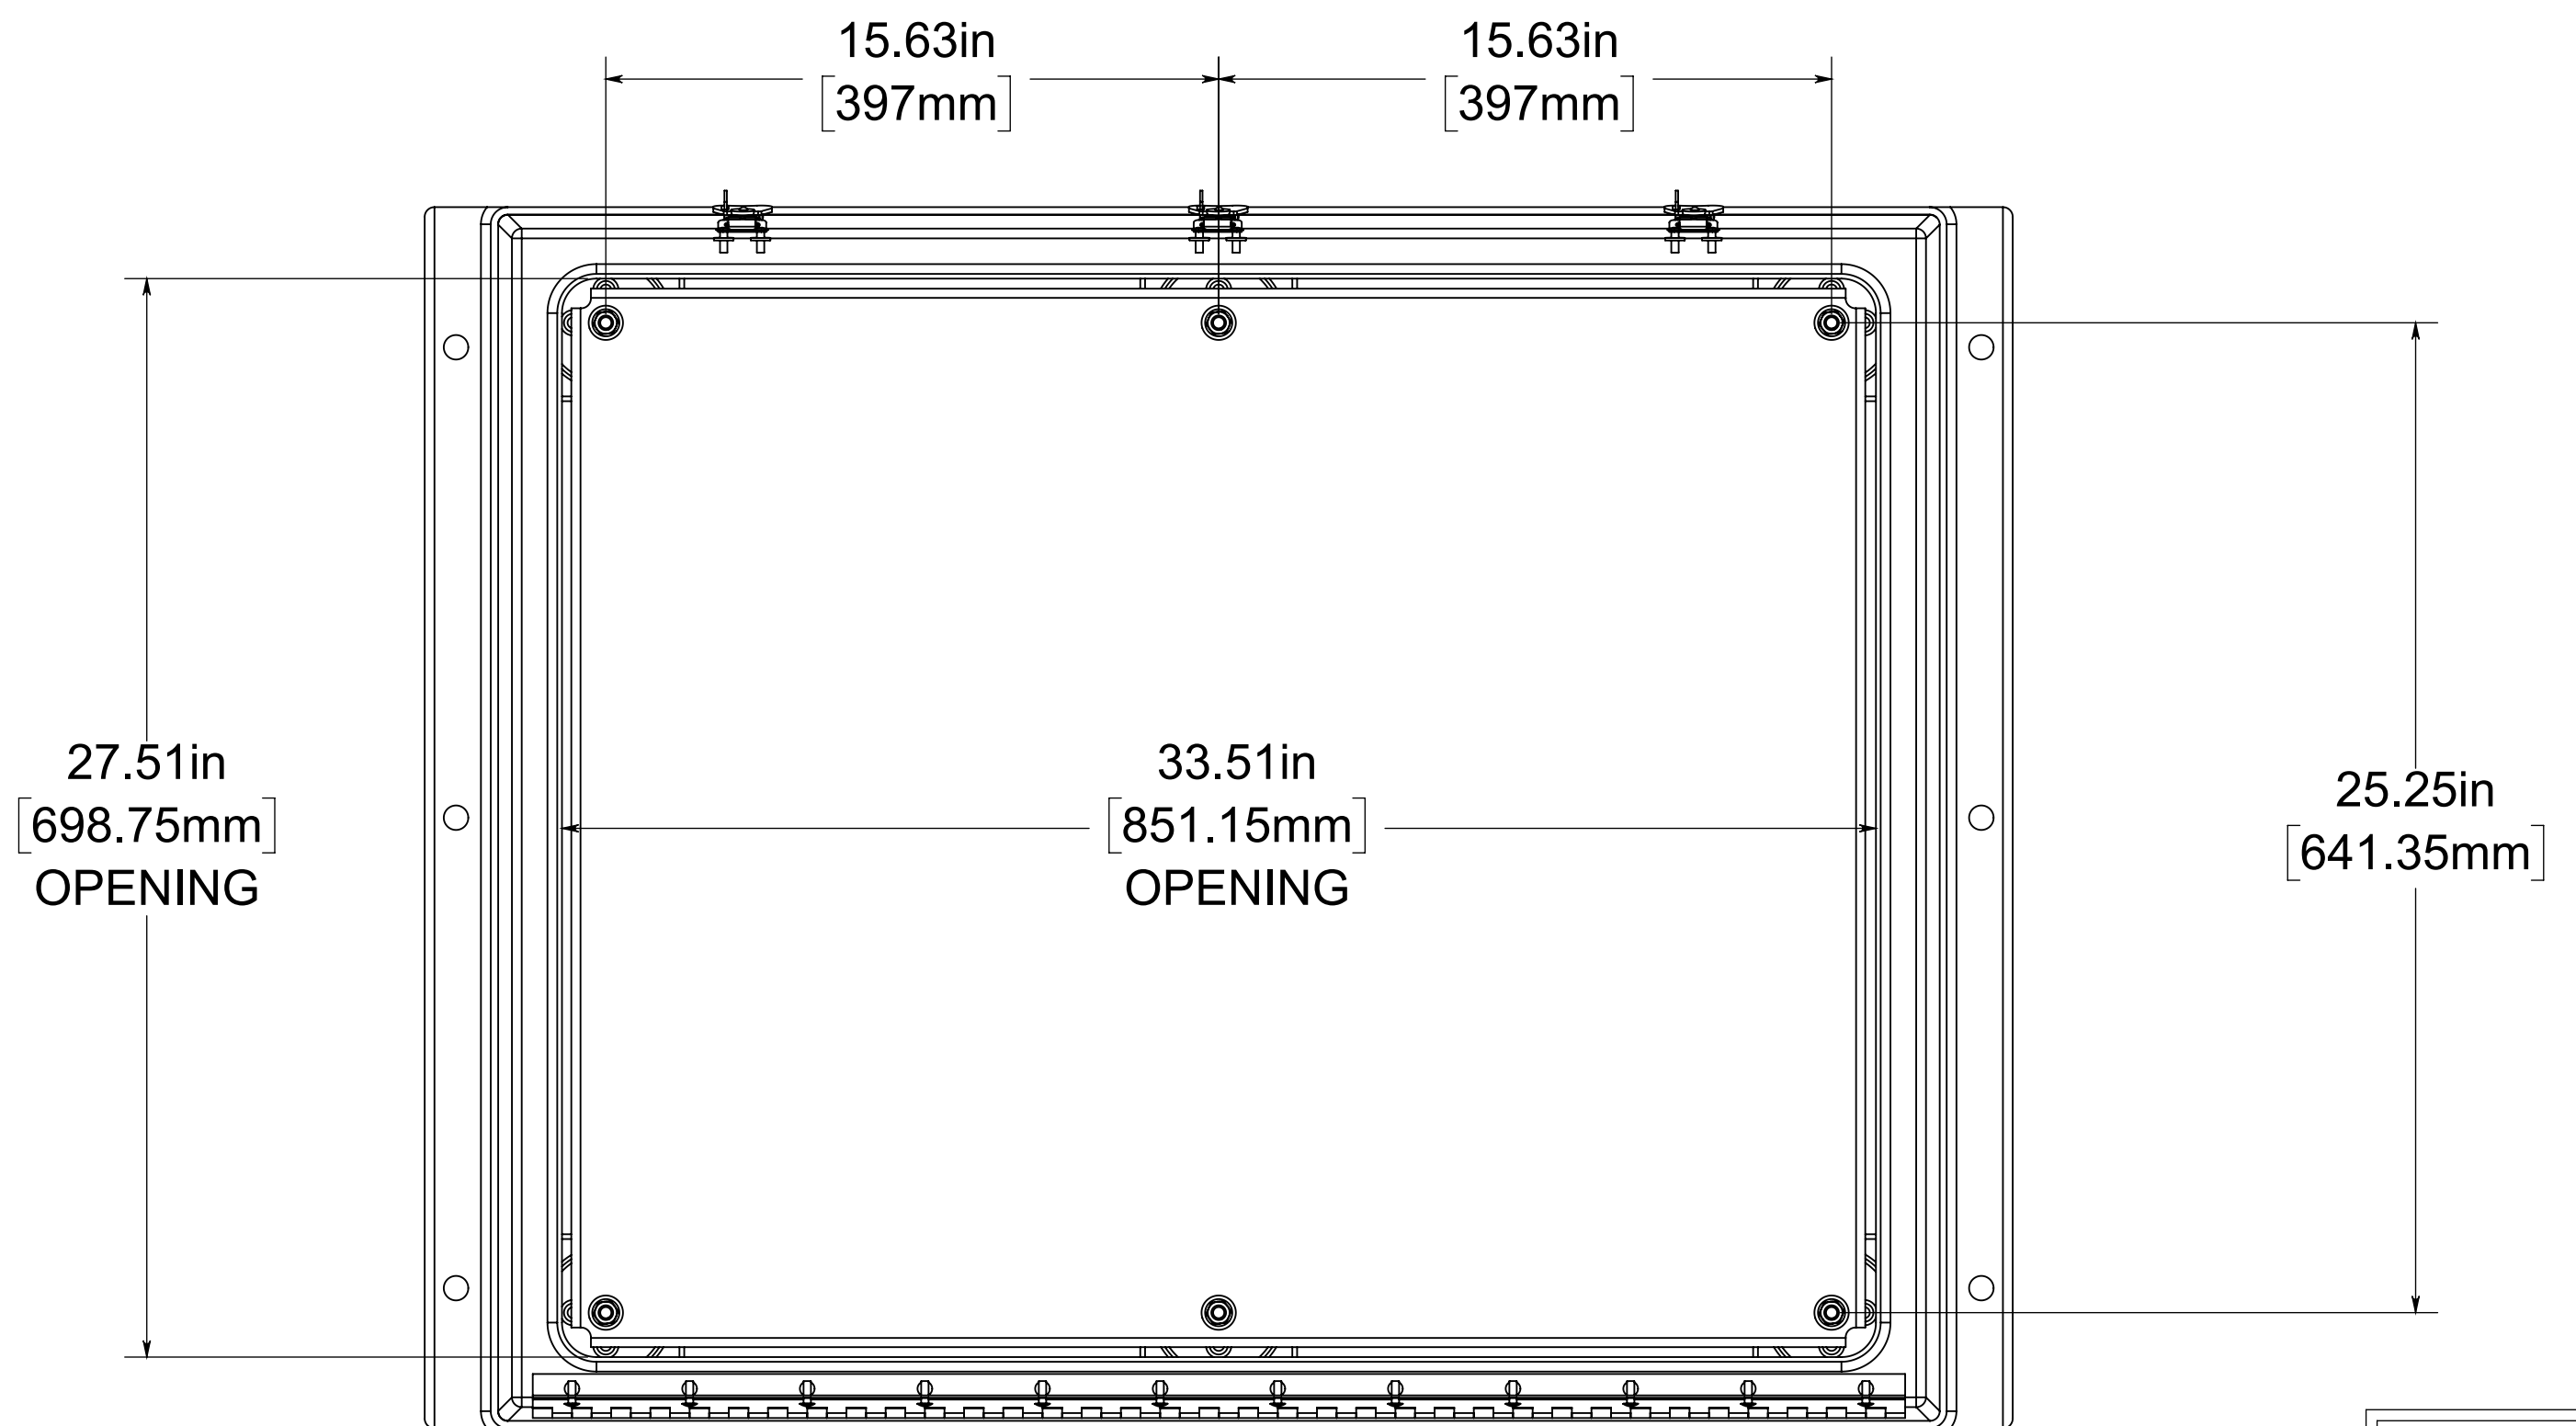

TOP VIEW WITH COVER AND GASKET REMOVED

MATERIAL:

BOX- GEL-COAT, FIBERGLASS, POLYESTER RESIN
COVER- GEL-COAT, FIBERGLASS, POLYESTER RESIN
EDM GASKET SEAL

Description
Empire
Part No.
AM363016L