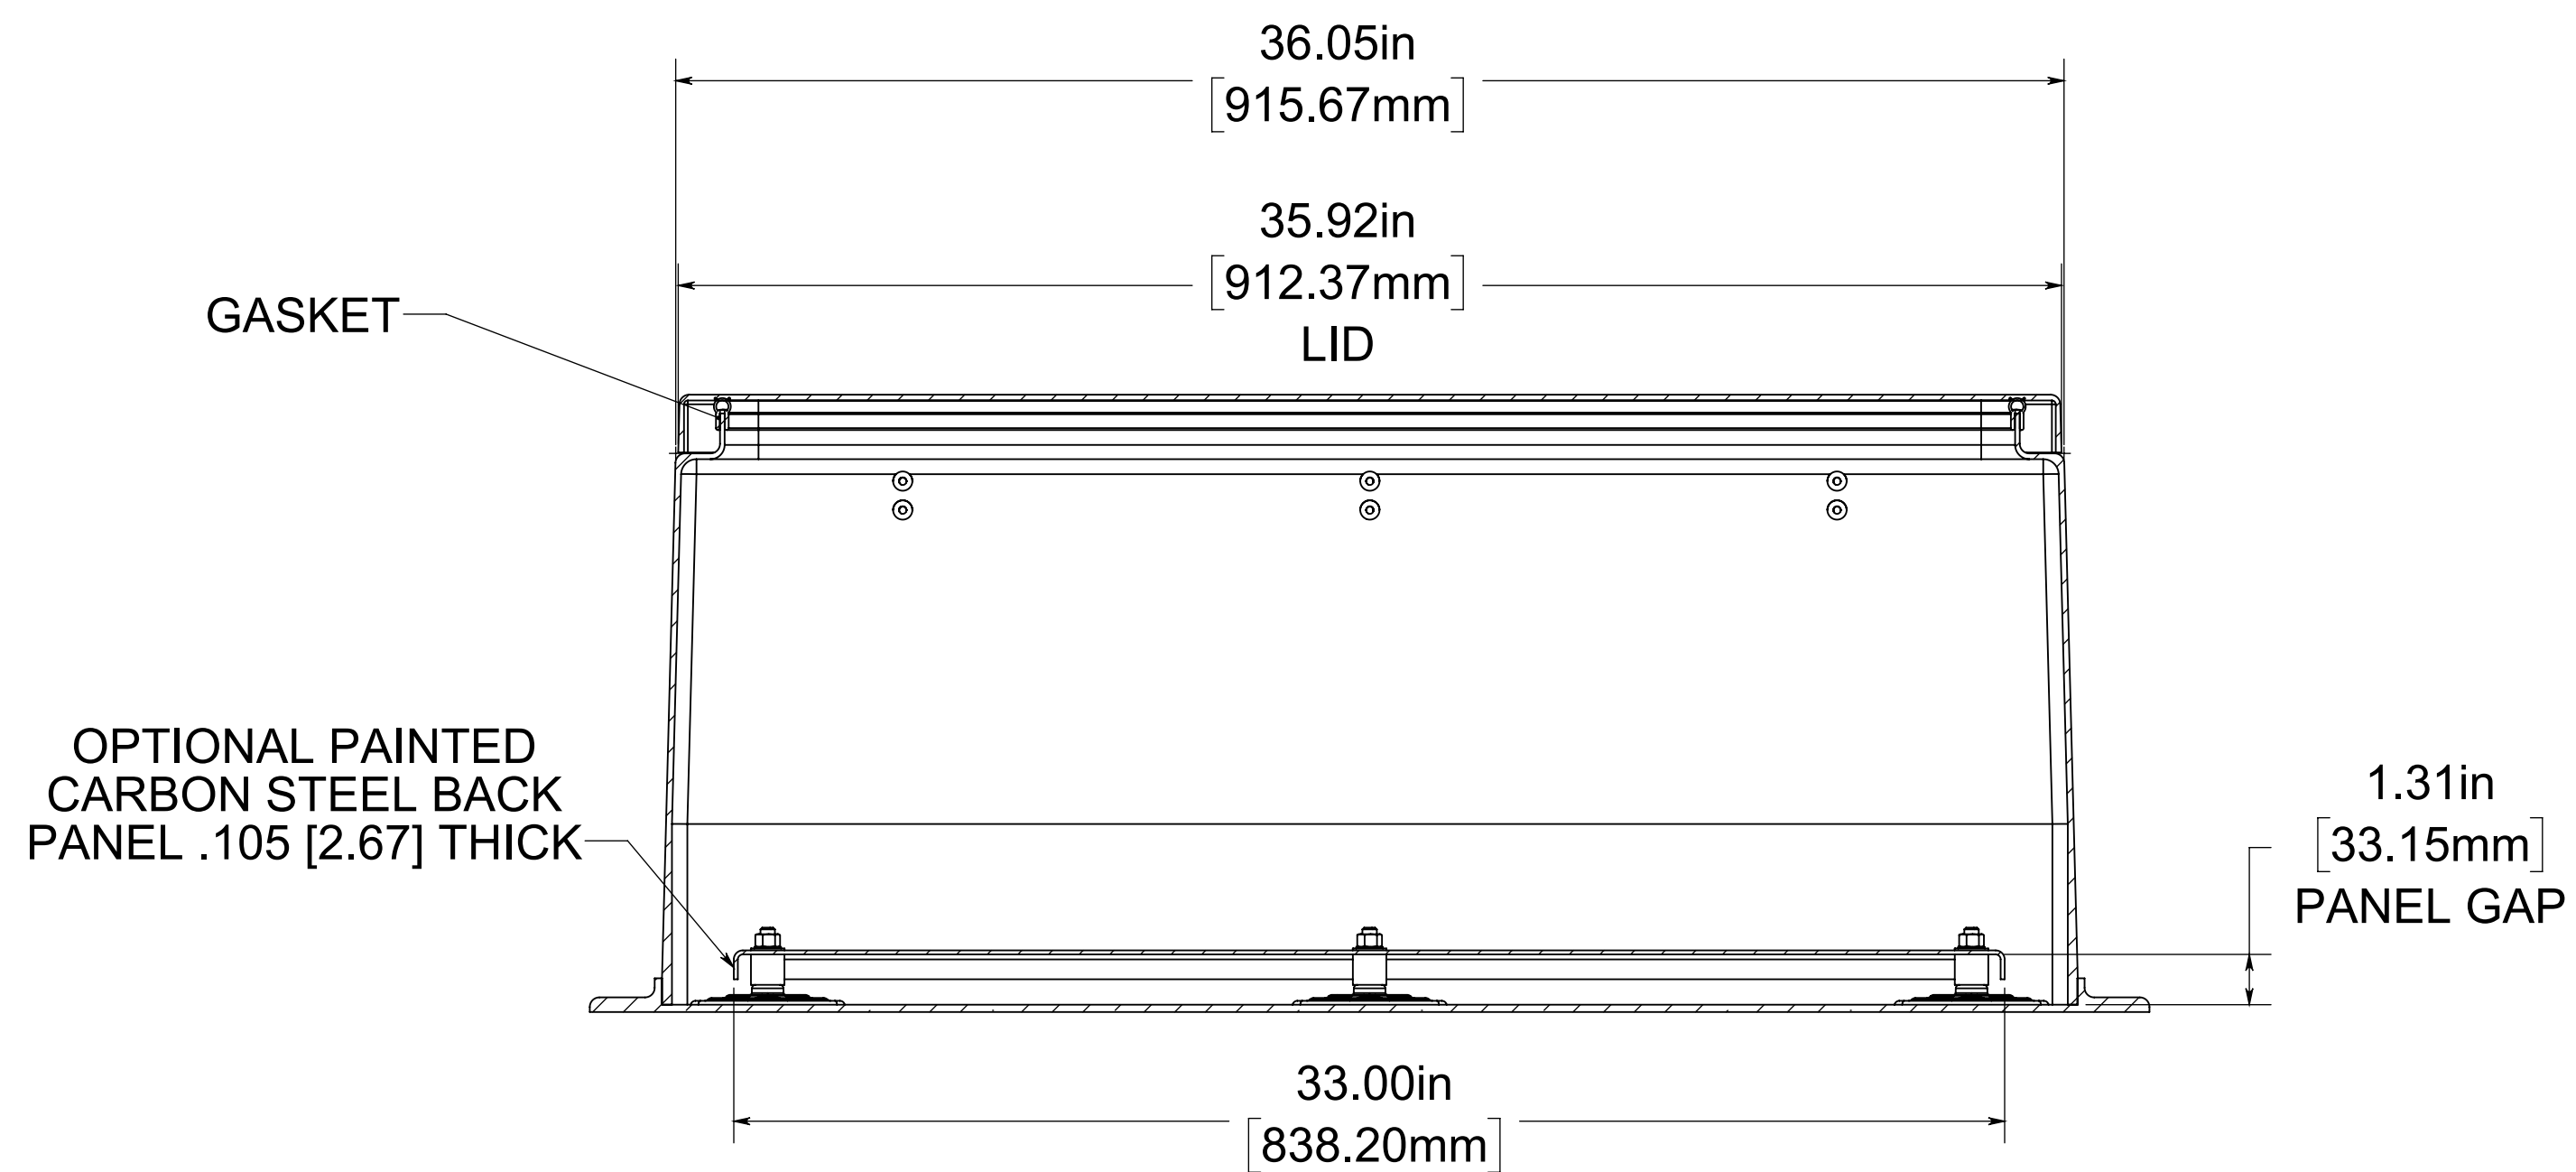

TOP VIEW WITH COVER AND GASKET REMOVED

MATERIAL:

BOX- GEL-COAT, FIBERGLASS, POLYESTER RESIN
COVER- GEL-COAT, FIBERGLASS, POLYESTER RESIN
EDM GASKET SEAL

Description
Empire
Part No.
AM363016L