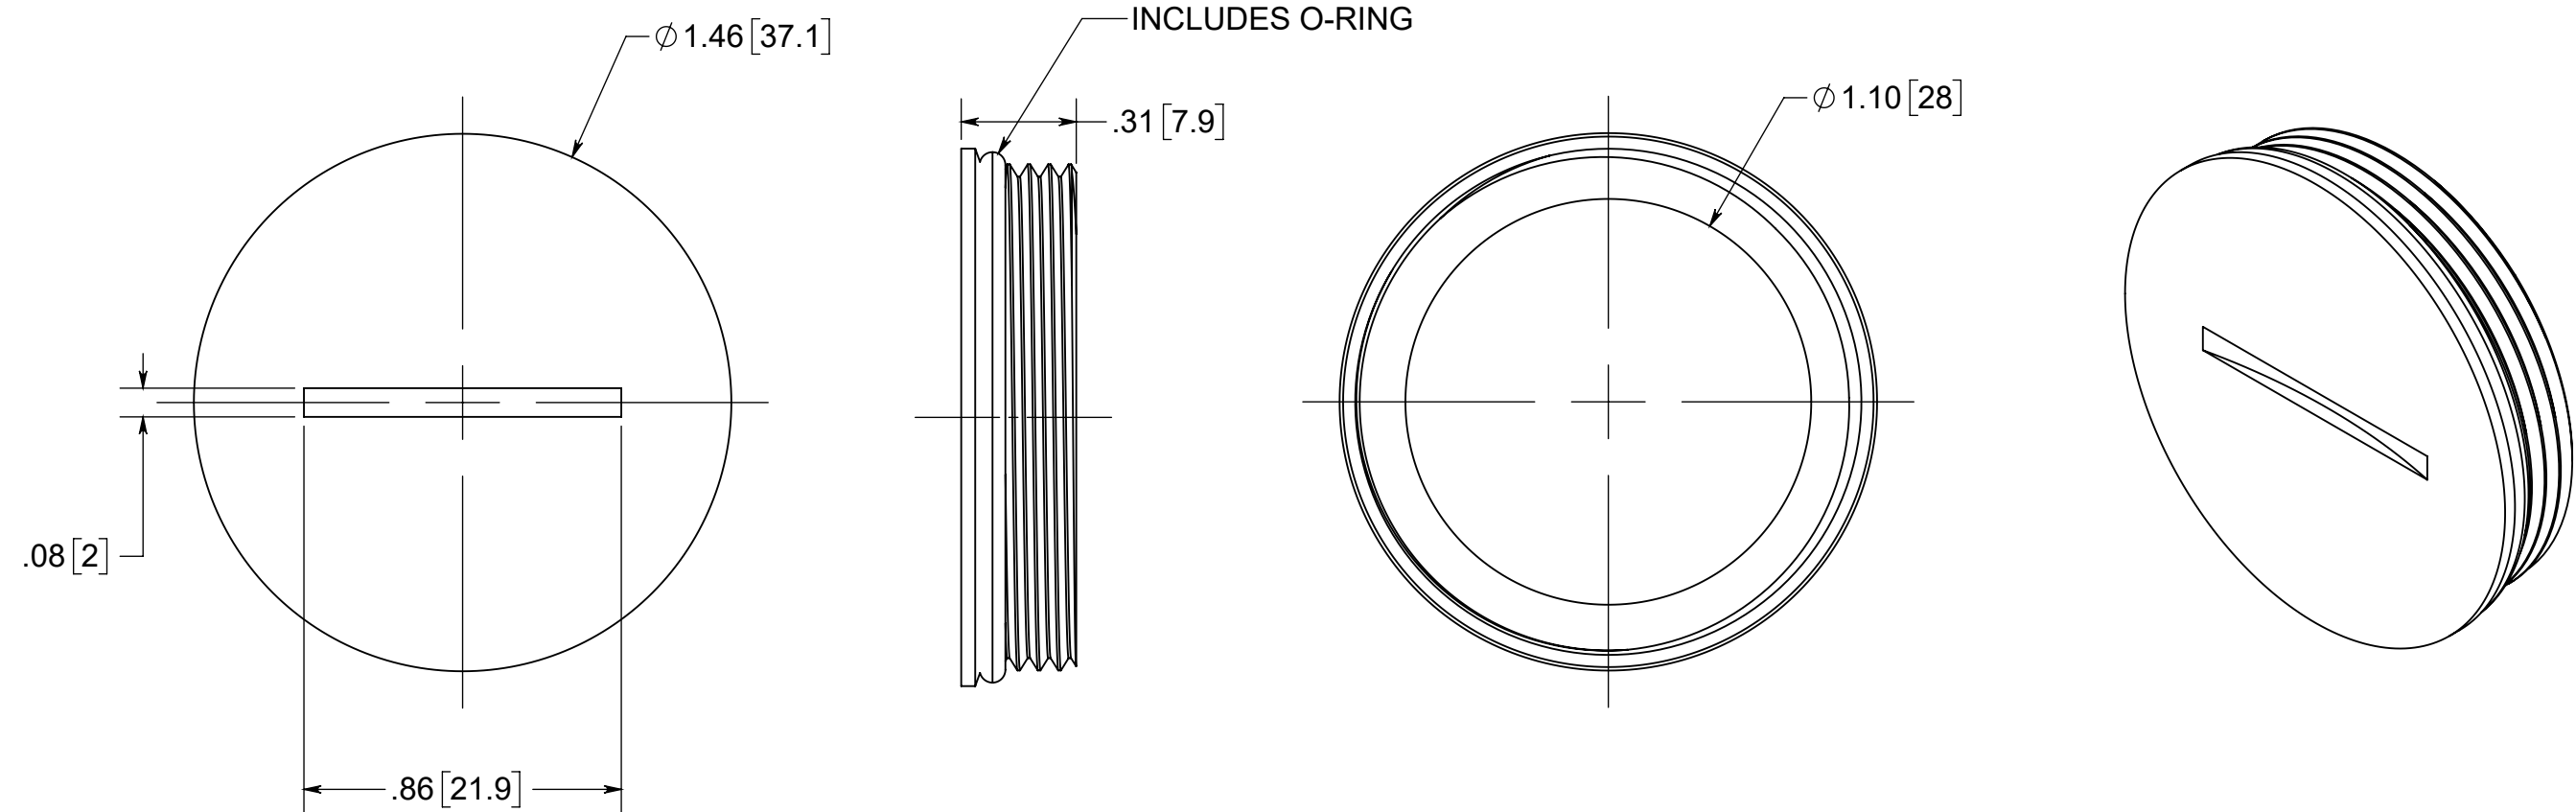

FLOOR BOX

⚠ WARNING:
This product can expose you to chemicals including lead, which is known to the State of California to cause cancer and birth defects or other reproductive harm. For more information go to www.P65Warnings.ca.gov.

NOTES:
1.) SCREW DOWN PLUG MATERIAL: NICKLE PLATED BRASS, O-RING MATERIAL: SILICONE
2.) WHEN USED WITH FB-1, FB-2, FB-3, FB-4 FLOOR BOXES IT IS UL LISTED, FLOOR BOX MEETS UL514C SCRUB WATER EXCLUSION TEST

CONFIDENTIAL
THIS MATERIAL IS OWNED BY THE ALLIED MOULDED PRODUCTS COMPANY, IS DISCLOSED IN CONFIDENCE, AND IS NOT TO BE REPRODUCED OR DISTRIBUTED WITHOUT PRIOR WRITTEN PERMISSION FROM ALLIED MOULDED PRODUCTS.

ALLIED MOULDED PRODUCTS
BRYAN, OHIO
The Original Fiber Glass Outlet Box

PRODUCT SERIES
FLOOR BOX NICKLE SCREW DOWN PLUG REPLACEMENT

Part No.
FB-NPLG