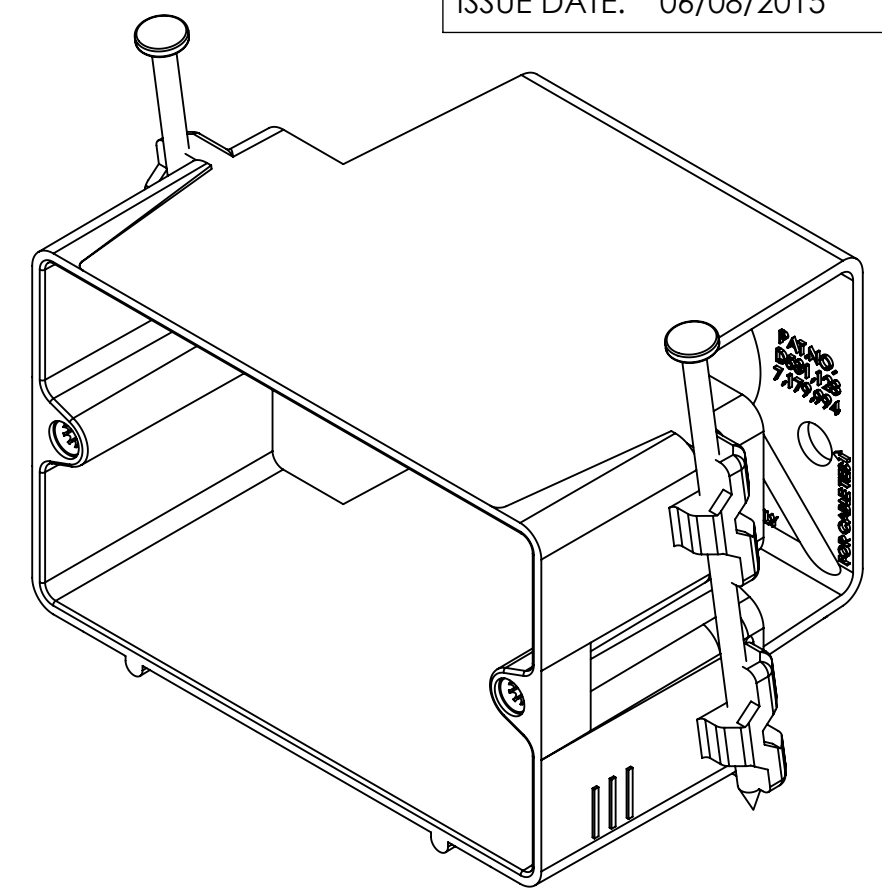

flexBOX®

ISSUE DATE: 06/08/2015

- 1.) BOX MATERIAL: PVC, NAIL MATERIAL: PLATED CARBON STEEL
- 2.) INTENDED FOR LOW VOLTAGE USE

 **ALLIED MOULDED PRODUCTS**
BRYAN, OHIO
The Original Fiber Glass Outlet Box

PRODUCT SERIES
SINGLE GANG CABLE BOX

Part No.
LVB-1

CONFIDENTIAL
THIS MATERIAL IS OWNED BY THE ALLIED MOULDED PRODUCTS COMPANY, IS DISCLOSED IN CONFIDENCE, AND IS NOT TO BE REPRODUCED OR DISTRIBUTED WITHOUT PRIOR WRITTEN PERMISSION FROM ALLIED MOULDED PRODUCTS.