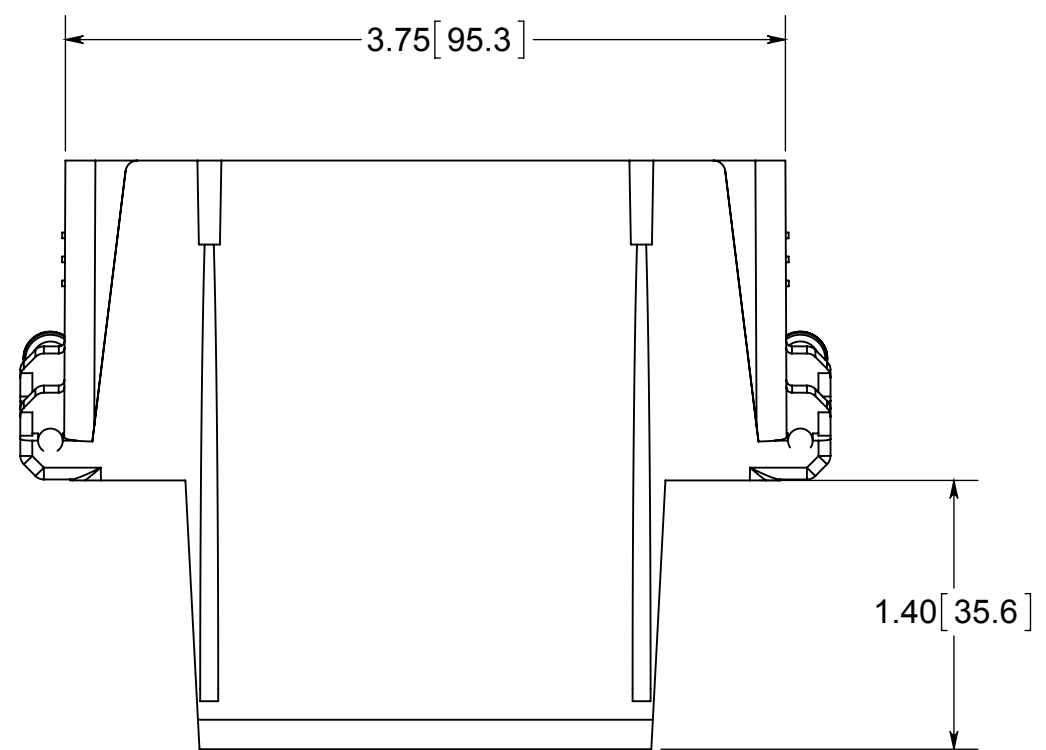

flexBOX®

ISSUE DATE: 06/08/2015

- 1.) BOX MATERIAL: PVC, NAIL MATERIAL: PLATED CARBON STEEL
- 2.) INTENDED FOR LOW VOLTAGE USE

 **ALLIED MOULDED PRODUCTS**
BRYAN, OHIO
The Original Fiber Glass Outlet Box