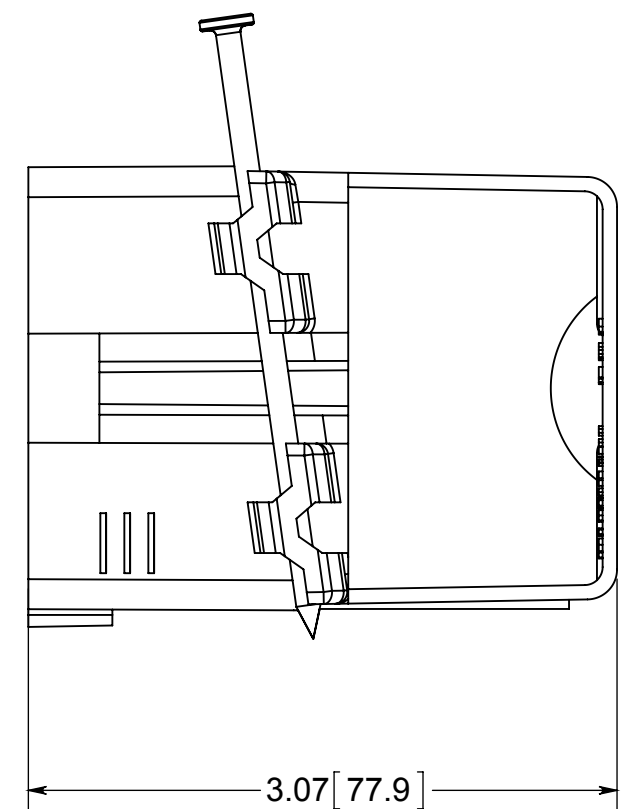

flexBOX®

ISSUE DATE: 06/08/2015

- 1.) BOX MATERIAL: PVC, NAIL MATERIAL: PLATED CARBON STEEL
- 2.) INTENDED FOR LOW VOLTAGE USE

 **ALLIED MOULDED PRODUCTS**
BRYAN, OHIO
The Original Fiber Glass Outlet Box

PRODUCT SERIES
SINGLE GANG CABLE BOX

Part No.
LVB-1

CONFIDENTIAL
THIS MATERIAL IS OWNED BY THE ALLIED MOULDED PRODUCTS COMPANY, IS DISCLOSED IN CONFIDENCE, AND IS NOT TO BE REPRODUCED OR DISTRIBUTED WITHOUT PRIOR WRITTEN PERMISSION FROM ALLIED MOULDED PRODUCTS.