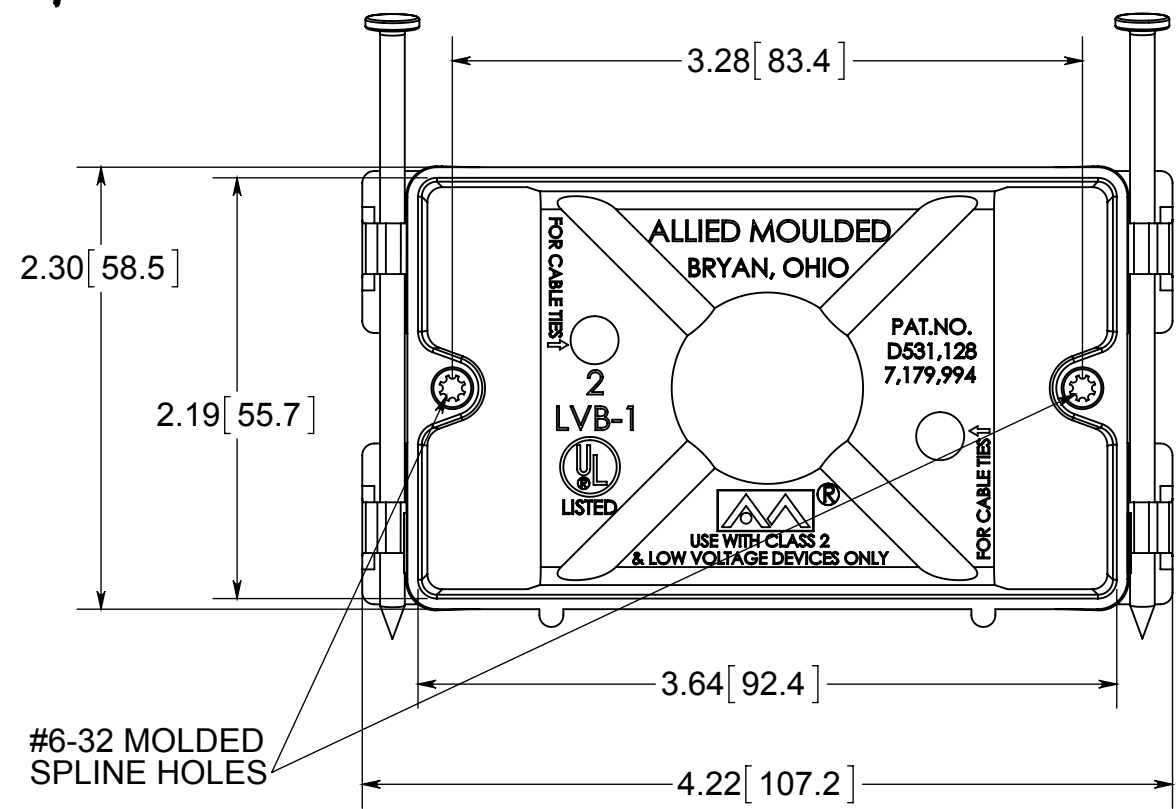

flexBOX®

ISSUE DATE: 06/08/2015

- 1.) BOX MATERIAL: PVC, NAIL MATERIAL: PLATED CARBON STEEL
- 2.) INTENDED FOR LOW VOLTAGE USE

 **ALLIED MOULDED PRODUCTS**
BRYAN, OHIO
The Original Fiber Glass Outlet Box

PRODUCT SERIES
SINGLE GANG CABLE BOX

Part No.
LVB-1

CONFIDENTIAL
THIS MATERIAL IS OWNED BY THE ALLIED MOULDED PRODUCTS COMPANY, IS DISCLOSED IN CONFIDENCE, AND IS NOT TO BE REPRODUCED OR DISTRIBUTED WITHOUT PRIOR WRITTEN PERMISSION FROM ALLIED MOULDED PRODUCTS.