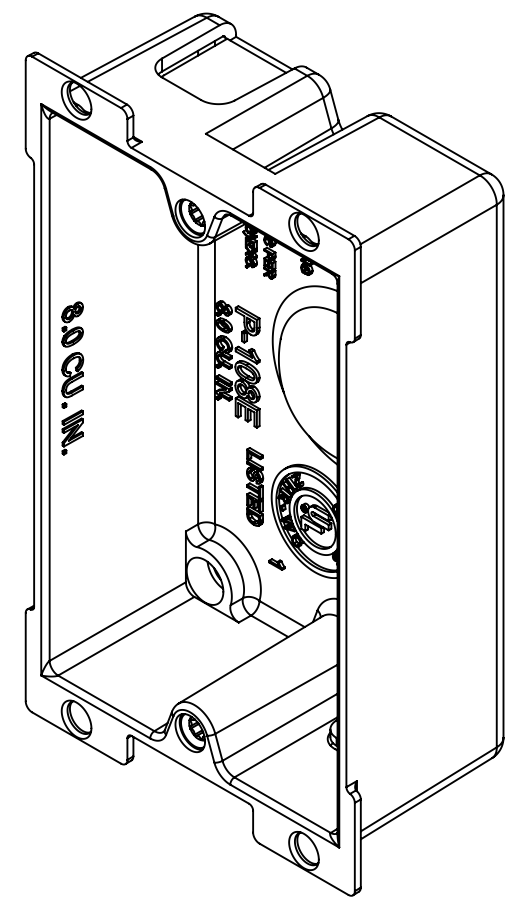

flexBOX[®]

ISSUE DATE: 06/08/2015

NOTES:
 1.) BOX MATERIAL: PVC, EAR MATERIAL: GALVANIZED STEEL
 2.) UL LISTED WITH 2 HOUR FIRE RATING FOR WALL AND CEILING

 **ALLIED MOULDED PRODUCTS**
 BRYAN, OHIO
 The Original Fiber Glass Outlet Box

PRODUCT SERIES
 OLD WORK SINGLE GANG 8.0 CU. IN.

Part No.
P-108E

CONFIDENTIAL
 THIS MATERIAL IS OWNED BY THE ALLIED MOULDED PRODUCTS COMPANY, IS DISCLOSED IN CONFIDENCE, AND IS NOT TO BE REPRODUCED OR DISTRIBUTED WITHOUT PRIOR WRITTEN PERMISSION FROM ALLIED MOULDED PRODUCTS.