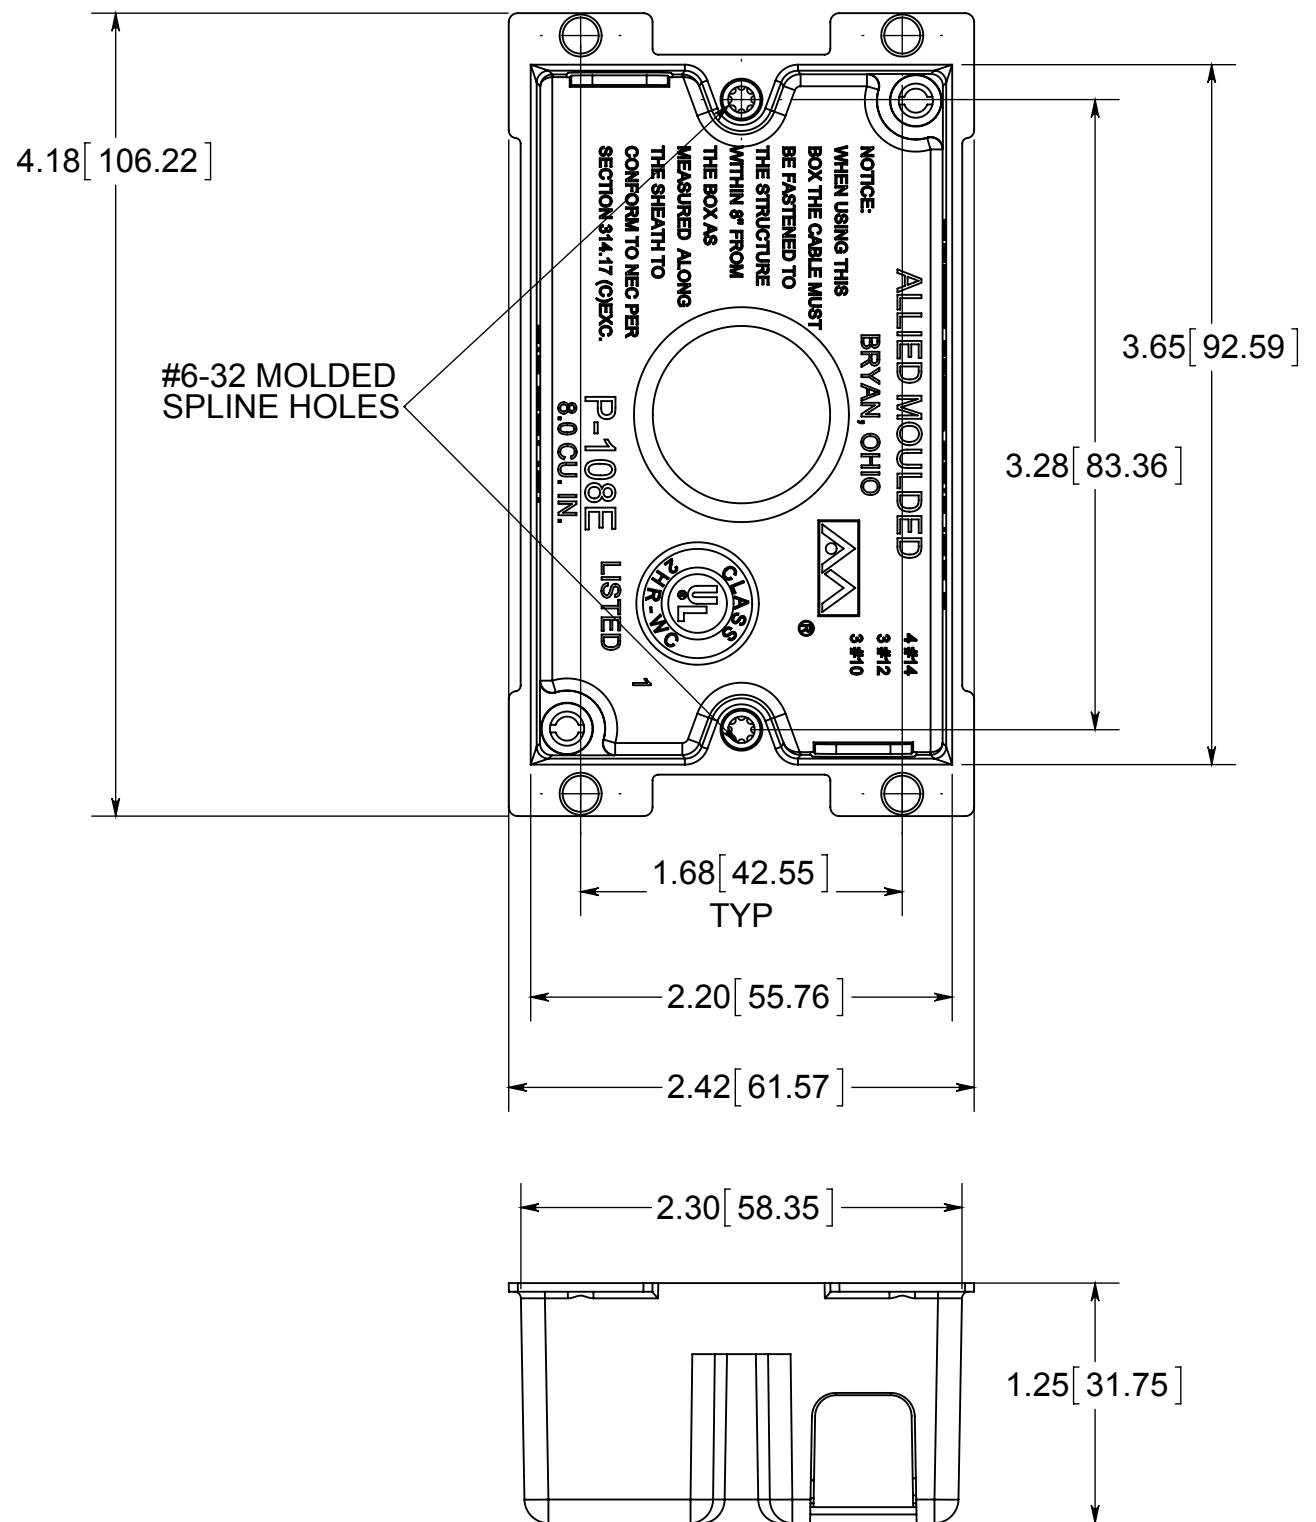

flexBOX[®]

ISSUE DATE: 06/08/2015

NOTES:
 1.) BOX MATERIAL: PVC, EAR MATERIAL: GALVANIZED STEEL
 2.) UL LISTED WITH 2 HOUR FIRE RATING FOR WALL AND CEILING

 **ALLIED MOULDED PRODUCTS**
 BRYAN, OHIO
 The Original Fiber Glass Outlet Box

PRODUCT SERIES
 OLD WORK SINGLE GANG 8.0 CU. IN.

Part No.
P-108E

CONFIDENTIAL
 THIS MATERIAL IS OWNED BY THE ALLIED MOULDED PRODUCTS COMPANY, IS DISCLOSED IN CONFIDENCE, AND IS NOT TO BE REPRODUCED OR DISTRIBUTED WITHOUT PRIOR WRITTEN PERMISSION FROM ALLIED MOULDED PRODUCTS.