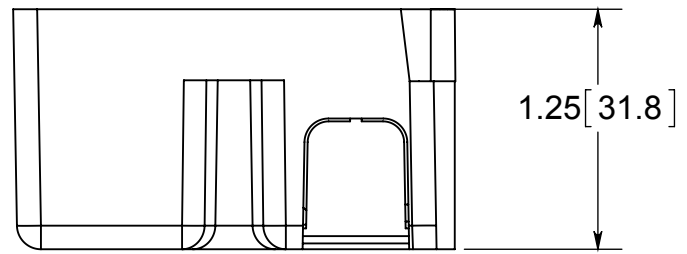

flexBOX®

ISSUE DATE: 05/14/2015

#6-32 MOLDED SPLINE HOLES

NOTES:
 1.) BOX MATERIAL: PVC,
 2.) UL LISTED WITH 2 HOUR FIRE RATING FOR WALL AND CEILING

 **ALLIED MOULDED PRODUCTS**
 BRYAN, OHIO
 The Original Fiber Glass Outlet Box