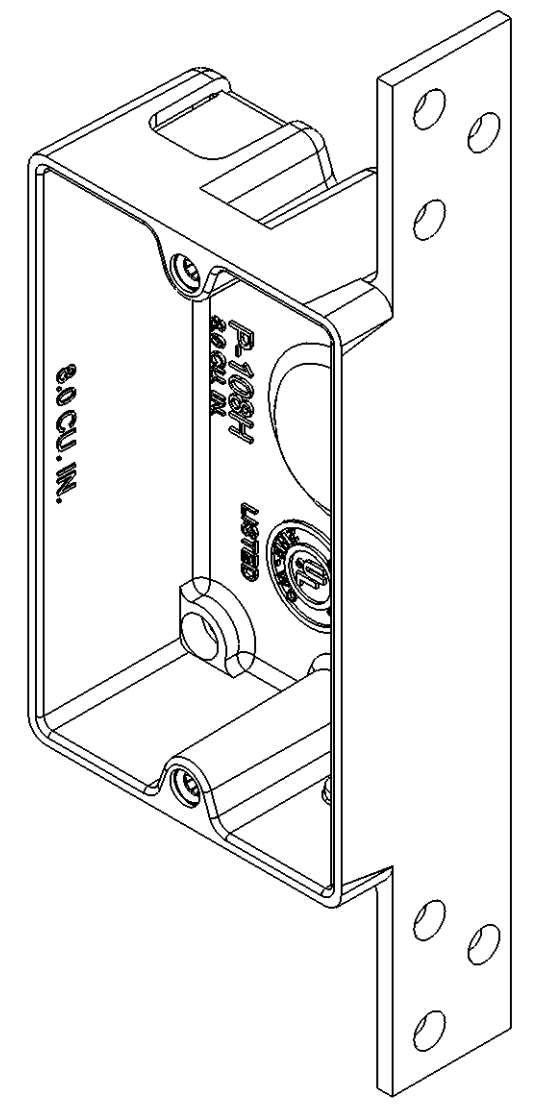

flexBOX®

ISSUE DATE: 05/14/2015

#6-32 MOLDED SPLINE HOLES

NOTES:
 1.) BOX MATERIAL: PVC,
 2.) UL LISTED WITH 2 HOUR FIRE RATING FOR WALL AND CEILING

 **ALLIED MOULDED PRODUCTS**
 BRYAN, OHIO
 The Original Fiber Glass Outlet Box

PRODUCT SERIES
SIDE BRACKET MOUNT 8.0 CU. IN.

Part No.
P-108H

CONFIDENTIAL
 THIS MATERIAL IS OWNED BY THE ALLIED MOULDED PRODUCTS COMPANY, IS DISCLOSED IN CONFIDENCE, AND IS NOT TO BE REPRODUCED OR DISTRIBUTED WITHOUT PRIOR WRITTEN PERMISSION FROM ALLIED MOULDED PRODUCTS.