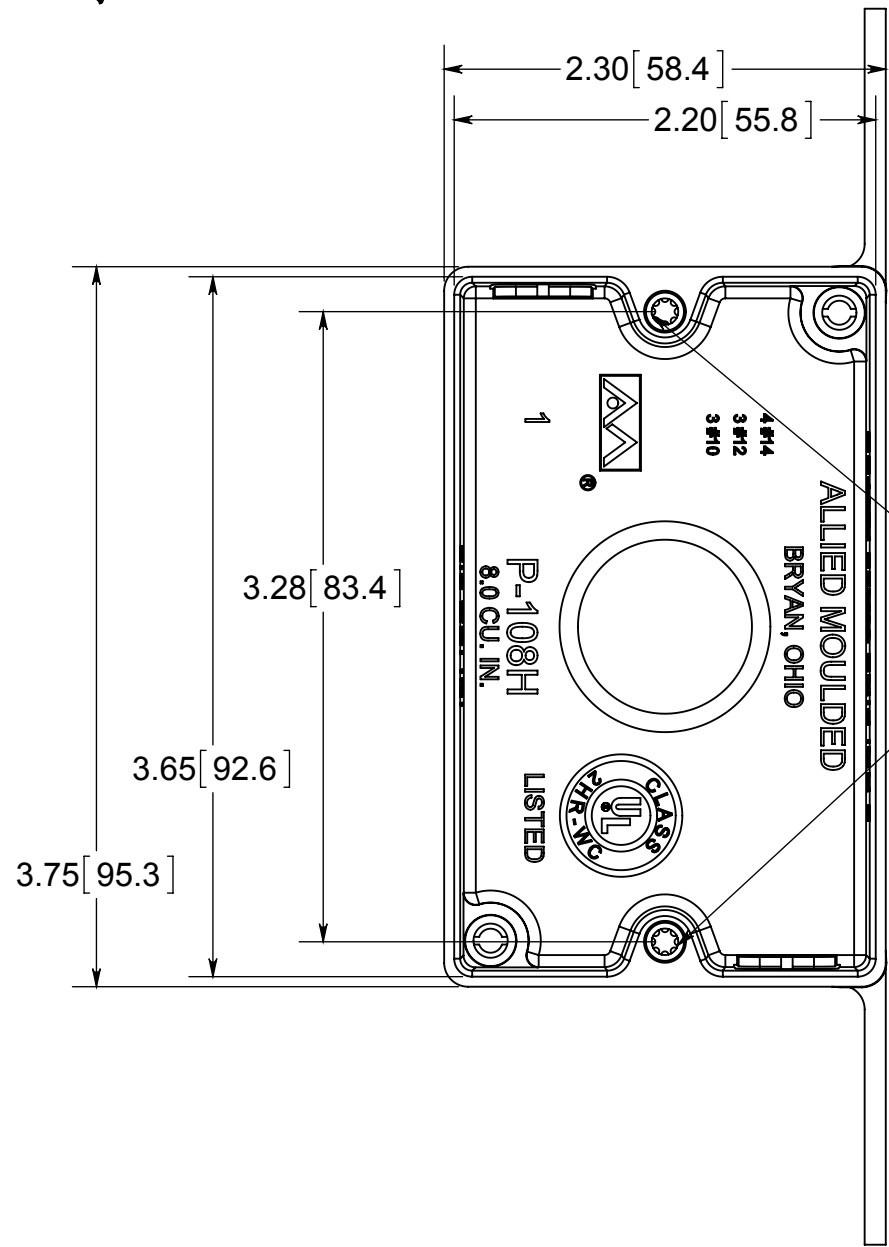

flexBOX®

ISSUE DATE: 05/14/2015

#6-32 MOLDED SPLINE HOLES

NOTES:
 1.) BOX MATERIAL: PVC,
 2.) UL LISTED WITH 2 HOUR FIRE RATING FOR WALL AND CEILING

 **ALLIED MOULDED PRODUCTS**
 BRYAN, OHIO
 The Original Fiber Glass Outlet Box

PRODUCT SERIES
SIDE BRACKET MOUNT 8.0 CU. IN.

Part No.
P-108H

CONFIDENTIAL
 THIS MATERIAL IS OWNED BY THE ALLIED MOULDED PRODUCTS COMPANY, IS DISCLOSED IN CONFIDENCE, AND IS NOT TO BE REPRODUCED OR DISTRIBUTED WITHOUT PRIOR WRITTEN PERMISSION FROM ALLIED MOULDED PRODUCTS.