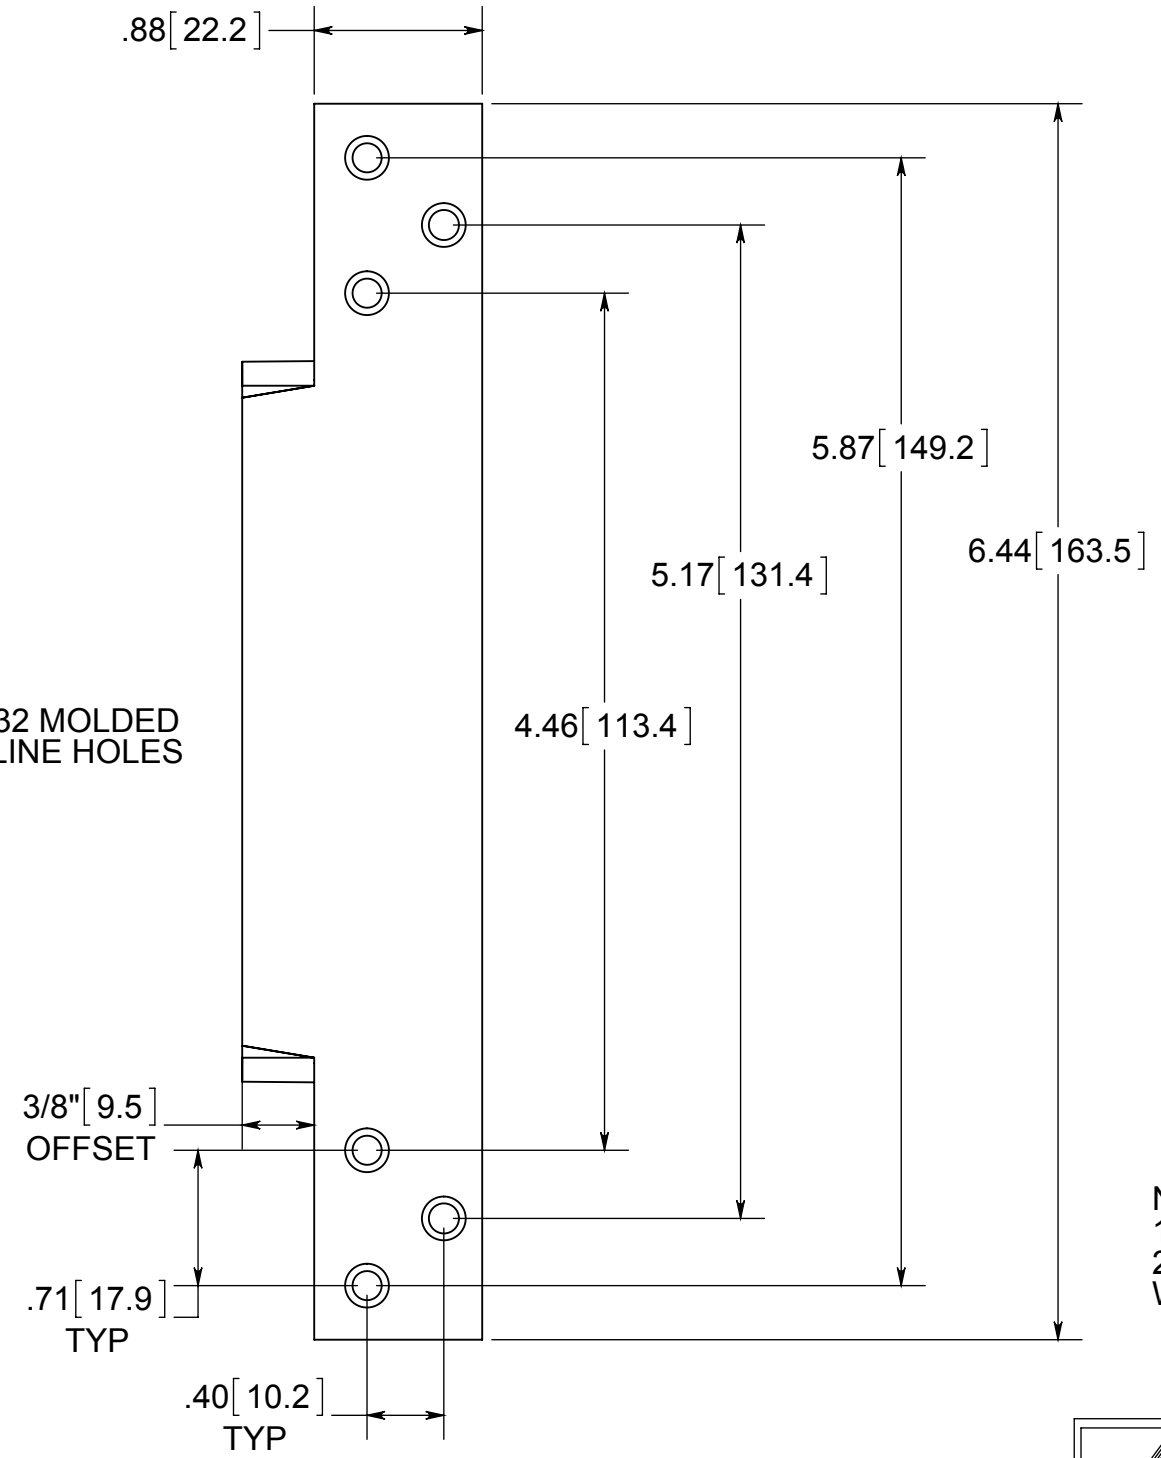

flexBOX®

ISSUE DATE: 05/14/2015

#6-32 MOLDED SPLINE HOLES

NOTES:
 1.) BOX MATERIAL: PVC,
 2.) UL LISTED WITH 2 HOUR FIRE RATING FOR WALL AND CEILING

 **ALLIED MOULDED PRODUCTS**
 BRYAN, OHIO
 The Original Fiber Glass Outlet Box

PRODUCT SERIES
SIDE BRACKET MOUNT 8.0 CU. IN.

Part No.
P-108H

CONFIDENTIAL
 THIS MATERIAL IS OWNED BY THE ALLIED MOULDED PRODUCTS COMPANY, IS DISCLOSED IN CONFIDENCE, AND IS NOT TO BE REPRODUCED OR DISTRIBUTED WITHOUT PRIOR WRITTEN PERMISSION FROM ALLIED MOULDED PRODUCTS.